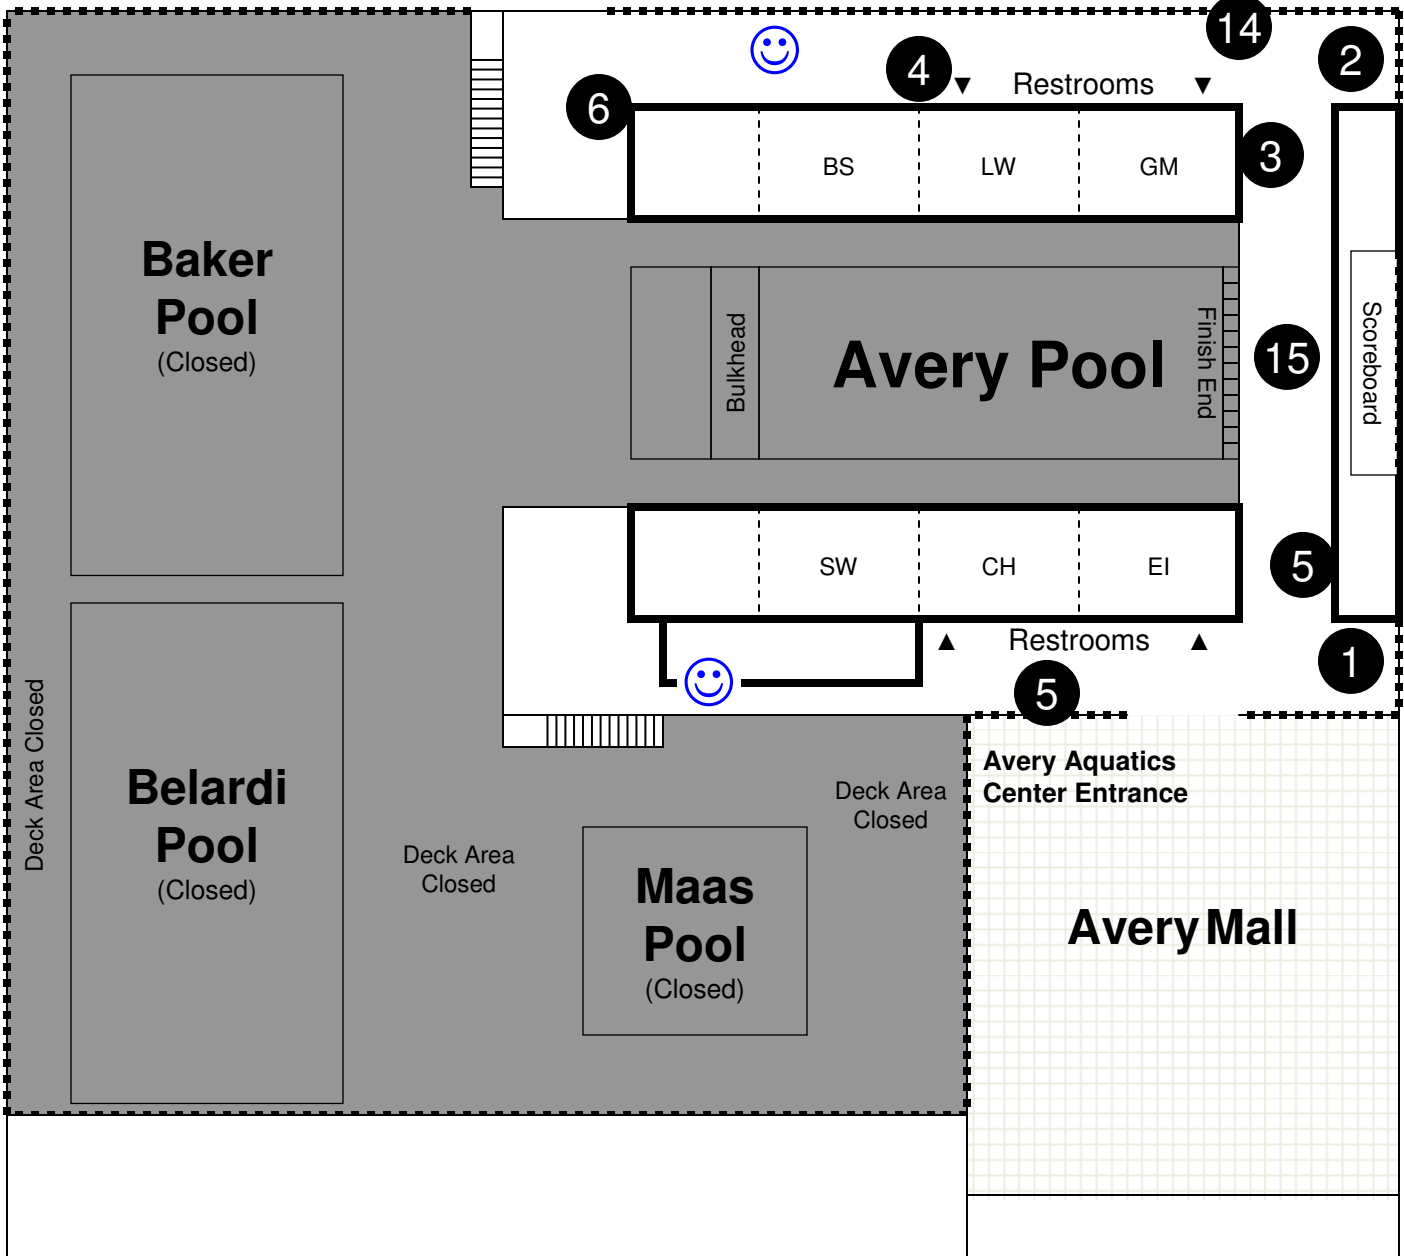

Avery Aquatic Center – Ground Level

Key:

- | | |
|---------------------------------------|-------------------------|
| 1 Programs/Info Desk | 5 Vendors & Concessions |
| 2 Swimmer Check-in/Table Worker Upper | 6 Clerk of Course Upper |
| 3 Results | 14 Volunteer Check-in |
| 4 First Aid | 15 Finish End of Pool |

☺ Deck Marshal

To Maples Pavilion

Avery Aquatics
Center Entrance

To Football Stadium

Baseball Stadium

Varsity Parking
Lot

To El Camino Real