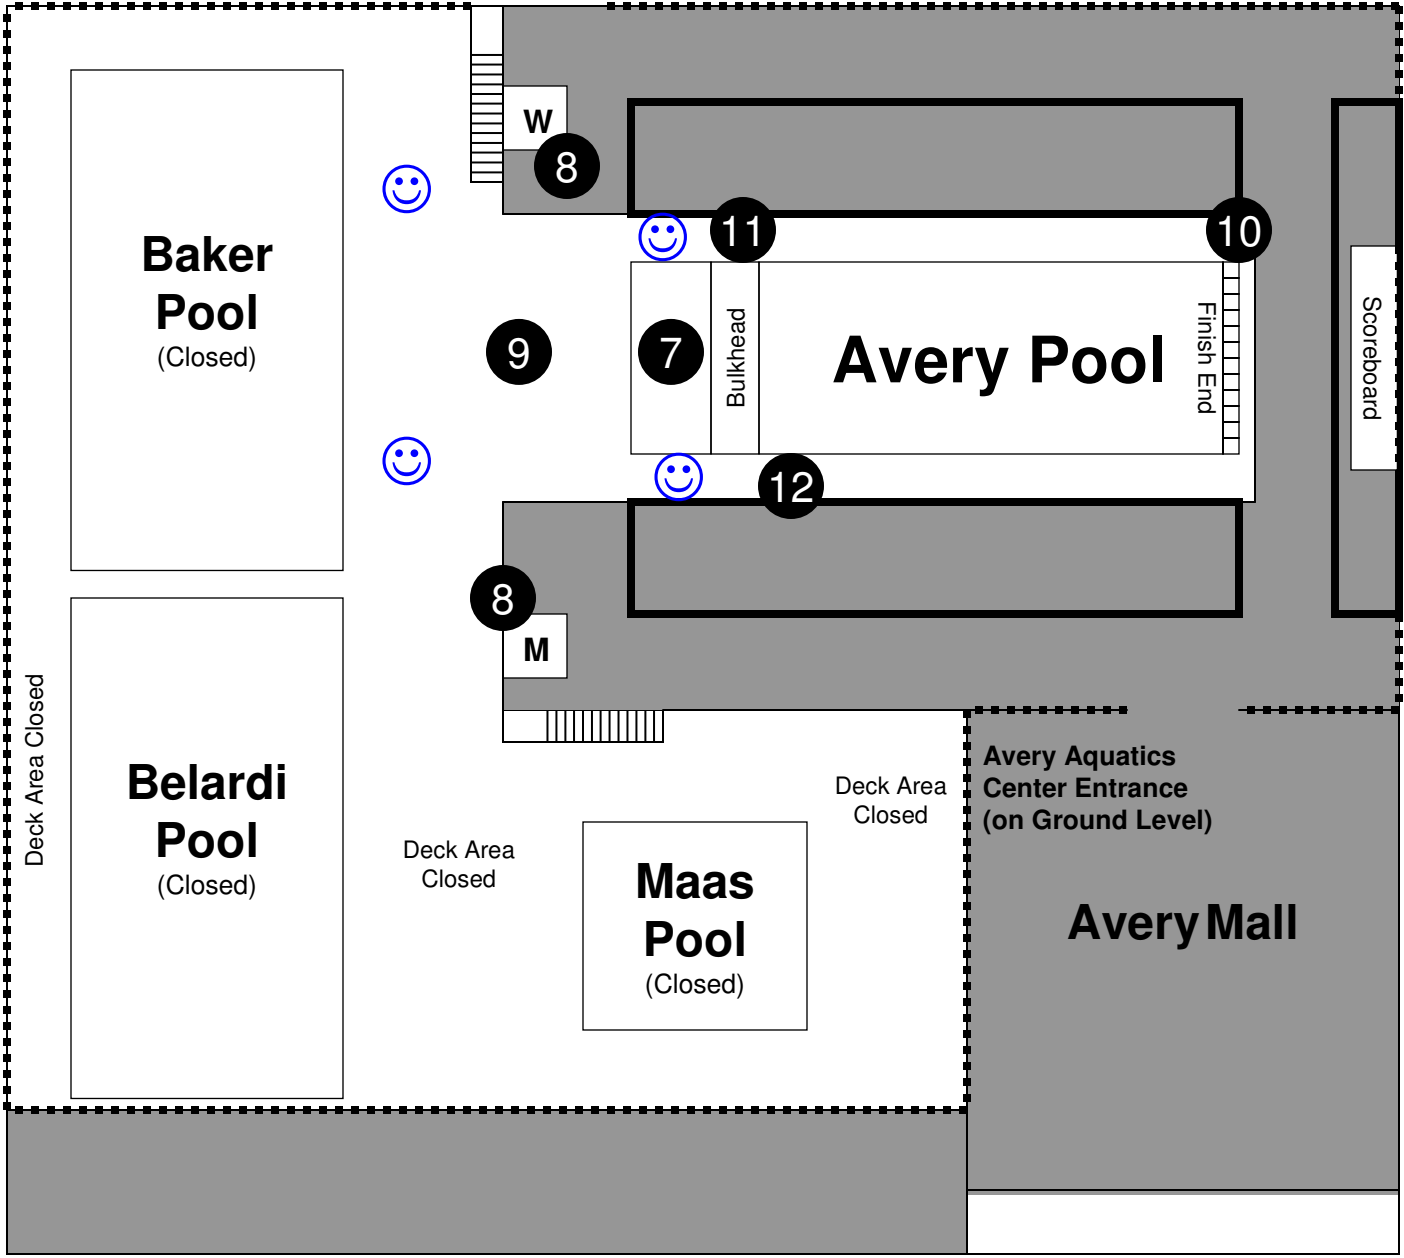

Avery Aquatic Center – Pool Level

Key:

- 7 Warm-up Area (Age 11+, After 9:00 am)
- 8 Locker Rooms
- 9 Clerk of Course Lower
- 10 Starting Table
- 11 Computer Desk
- 12 Hospitality
- ☺ Deck Marshal

NOTE: Only Credentialed Volunteers will be allowed on the pool deck

Avery Aquatics Center Entrance (on Ground Level)

Baseball Stadium

↓ To El Camino Real

Varsity Parking Lot